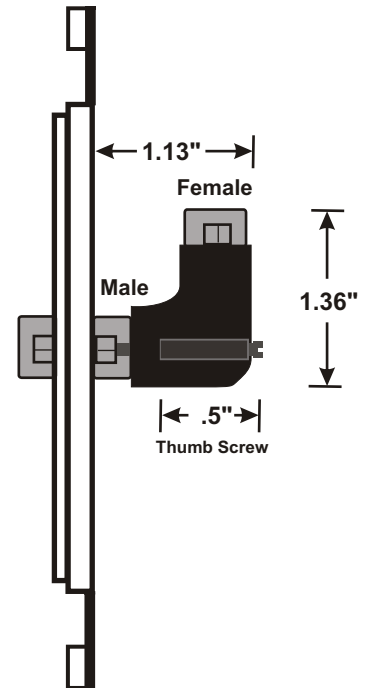

### Features

- For use with wall-plates, DLP projectors, Touch Screens or any equipment that requires low profile or a 90 degree wire termination
- Male to Female low profile style adapter
- Knurled easy grip thumb screws with slotted screwdriver ends

### Typical Hookup Ceiling Mount Projector

Without Adapter

With Adapter

### Side View Wall Plate

Body Width 1.33"

Body Depth 1.36"

### Specifications:

Construction: Black PVC Plastic  
VGA Plug and Play passive  
Gold Plated contacts  
1/2" Stainless steel hardware with plastic  
easy grip knurled body and slotted thumb Screws

FOR IMMEDIATE SERVICE  
FAX YOUR ORDER  
**719-260-0075**